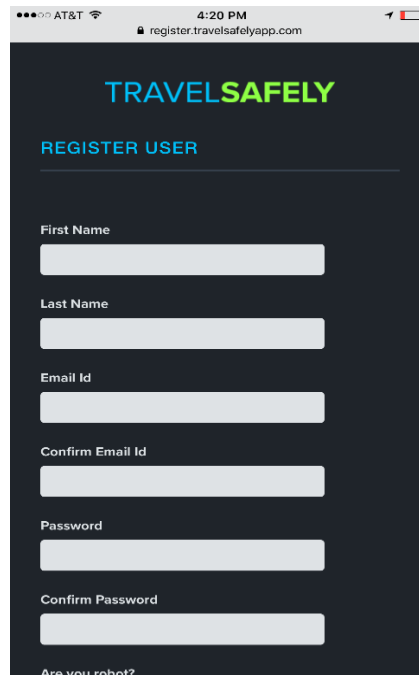

## HOW TO DOWNLOAD THE APP

ON YOUR iOS OR ANDROID  
DEVICE

1. Find the App Store or Google Play icon on your phone. Click the Search icon on the bottom menu and type “Glance TravelSafely” into the search bar.
2. It will lead to the Glance TravelSafely App page. Click the green **INSTALL** button.

3. Once TravelSafely App has downloaded, click the blue **OPEN** button.
4. After the Glance TravelSafely App is open, a dialog box that says “Allow TravelSafely to...” will appear to access your location while you use the app?” Click the blue **Allow** button.

## 5. How to Register and Login to TravelSafely App

Once the TravelSafely App has been downloaded and opened, the login page appears.

6. Click the black **REGISTER** button. YOU MUST REGISTER FIRST BEFORE USING THE APP. This will take you to a web-based form at register.travelsafelyapp.com.