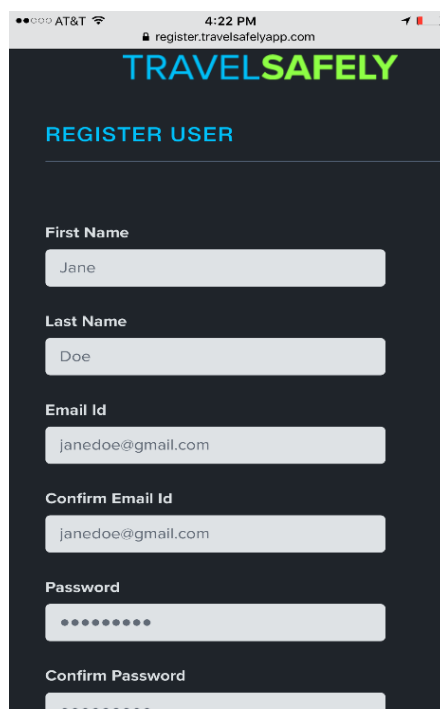

6. Click the black **REGISTER** button. YOU MUST REGISTER FIRST BEFORE USING THE APP. This will take you to a web-based form at register.travelsafelyapp.com.

7. Here, enter your first and last name, enter/confirm your email address, and create/confirm your password. You will also be required to click the reCAPTCHA box and perform a verification that you are not a robot.