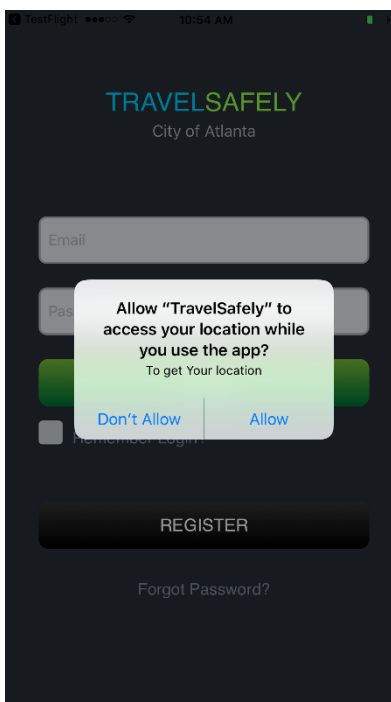

## HOW TO DOWNLOAD THE APP

ON YOUR iOS OR ANDROID  
DEVICE

1. Find the App Store or Google Play icon on your phone. Click the Search icon on the bottom menu and type “Glance TravelSafely” into the search bar.
2. It will lead to the Glance TravelSafely App page. Click the green **INSTALL** button.

3. Once TravelSafely App has downloaded, click the blue **OPEN** button.
4. After the Glance TravelSafely App is open, a dialog box that says “Allow TravelSafely to...” will appear to access your location while you use the app?” Click the blue **Allow** button.

## 5. How to Register and Login to TravelSafely App

Once the TravelSafely App has been downloaded and opened, the login page appears.

6. Click the black **REGISTER** button. YOU MUST REGISTER FIRST BEFORE USING THE APP. This will take you to a web-based form at register.travelsafelyapp.com.