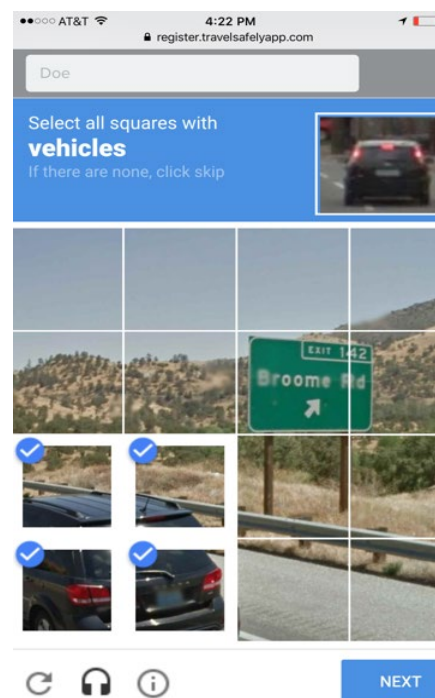

6. Click the black **REGISTER** button. YOU MUST REGISTER FIRST BEFORE USING THE APP. This will take you to a web-based form at register.travelsafelyapp.com.

7. Here, enter your first and last name, enter/confirm your email address, and create/confirm your password. You will also be required to click the reCAPTCHA box and perform a verification that you are not a robot.