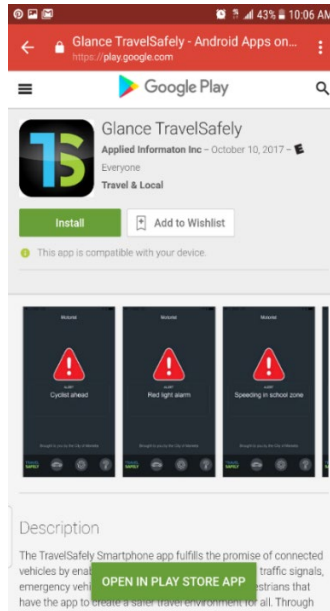

## TRAVELSAFEELY

## HOW TO DOWNLOAD THE APP

ON YOUR iOS OR ANDROID  
DEVICE

1. Find the App Store or Google Play icon on your phone. Click the Search icon on the bottom menu and type “Glance TravelSafely” into the search bar.
2. It will lead to the Glance TravelSafely App page. Click the green **INSTALL** button.

3. Once TravelSafely App has downloaded, click the blue **OPEN** button.
4. After the Glance TravelSafely App is open, a dialog box that says “Allow TravelSafely to...” will appear to access your location while you use the app?” Click the blue **Allow** button.