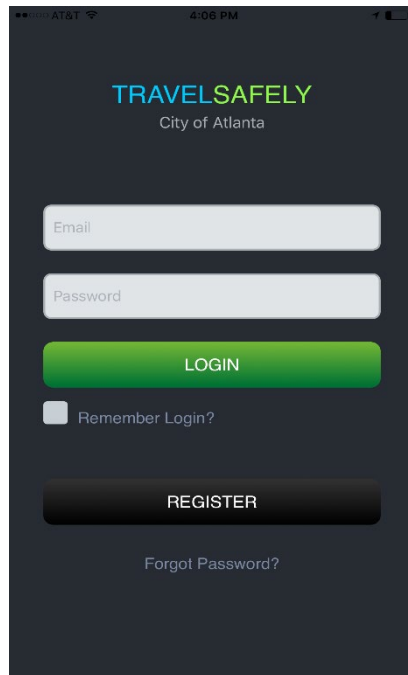

## HOW TO DOWNLOAD THE APP

ON YOUR iOS OR ANDROID  
DEVICE

1. Find the App Store or Google Play icon on your phone. Click the Search icon on the bottom menu and type “Glance TravelSafely” into the search bar.
2. It will lead to the Glance TravelSafely App page. Click the green **INSTALL** button.

3. Once TravelSafely App has downloaded, click the blue **OPEN** button.
4. After the Glance TravelSafely App is open, a dialog box that says “Allow TravelSafely to...” will appear to access your location while you use the app?” Click the blue **Allow** button.

## 5. How to Register and Login to TravelSafely App

Once the TravelSafely App has been downloaded and opened, the login page appears.

6. Click the black **REGISTER** button. YOU MUST REGISTER FIRST BEFORE USING THE APP. This will take you to a web-based form at register.travelsafelyapp.com.